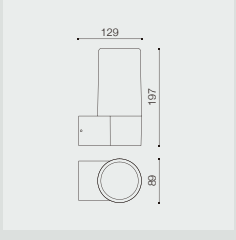

Magic Column **NEW**

BT1196 UP SMART