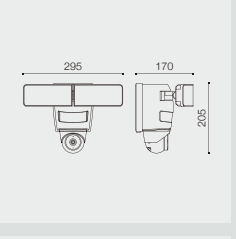

Magic Cascade **NEW**

BT1184 UP SMART

S-Rod **NEW**

BT1237 H0.5 SMART

Magic Screw **NEW**

BT1192-3

Eagle **NEW**

BT1172B