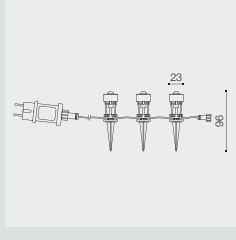

Magic Cascade **NEW**

BT1184 UP SMART

S-Rod **NEW**

BT1237 H0.5 SMART

Magic Screw **NEW**

BT1192-3

Eagle **NEW**

BT1172B