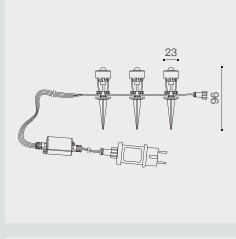

Magic Cascade **NEW**

BT1184 UP SMART

S-Rod **NEW**

BT1237 H0.5 SMART

Magic Screw **NEW**

BT1192-3

Eagle **NEW**

BT1172B

Magic Twins **NEW**

BT1198-D UP SMART

Magic Column **NEW**

BT1196 H0.5 SMART

Magic Screw **NEW**

BT1192-3 SMART

Eye **NEW**

BT1171 CAMERA

Magic Rod **NEW**

BT1121 UP WiFi

Magic Cascade **NEW**

BT1184 H0.5 SMART

Triangle **NEW**

BT1148B

Guard **NEW**

BT1182 CAMERA