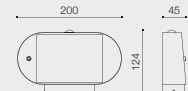

WALL LIGHTING

WINTER SOLAR

SOLAR LIGHT