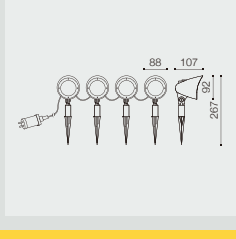

Spot **NEW**

BT0032D