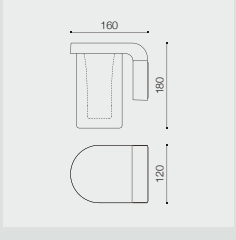

Magic Cascade **NEW**

BT1184 UP SMART