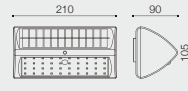

WALL LIGHTING

WINTER SOLAR

SOLAR LIGHT