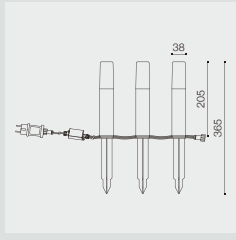

Magic Cube **NEW**

BT1183S UP

Flame-L **NEW**

BT1197L

Magic Wand **NEW**

BT1188-3

Globeye **NEW**

BT1233 UP CT CAMERA