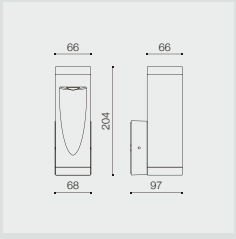

S-Rod **NEW**

BT1237 UP SMART