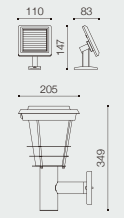

WALL LIGHTING

WINTER SOLAR

SOLAR LIGHT