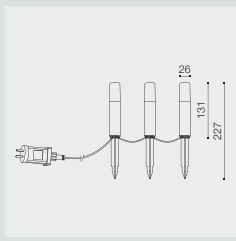

Magic Wand **NEW**

BT1187A-3