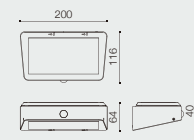

WALL LIGHTING

WINTER SOLAR

SOLAR LIGHT