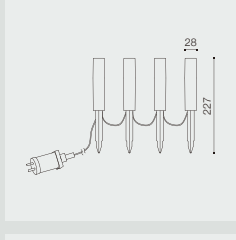

Magic Rod **NEW**

BT1121 UP WiFi

Magic Cascade **NEW**

BT1184 H0.5 SMART

Triangle **NEW**

BT1148B

Guard **NEW**

BT1182 CAMERA