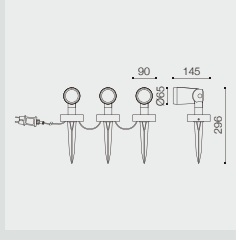

Radish **NEW**

BT1189-3