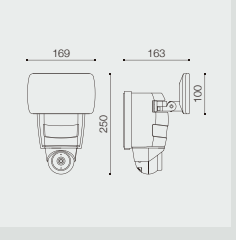

Magic Cascade **NEW**

BT1184 UP SMART

S-Rod **NEW**

BT1237 H0.5 SMART

Magic Screw **NEW**

BT1192-3

Eagle **NEW**

BT1172B