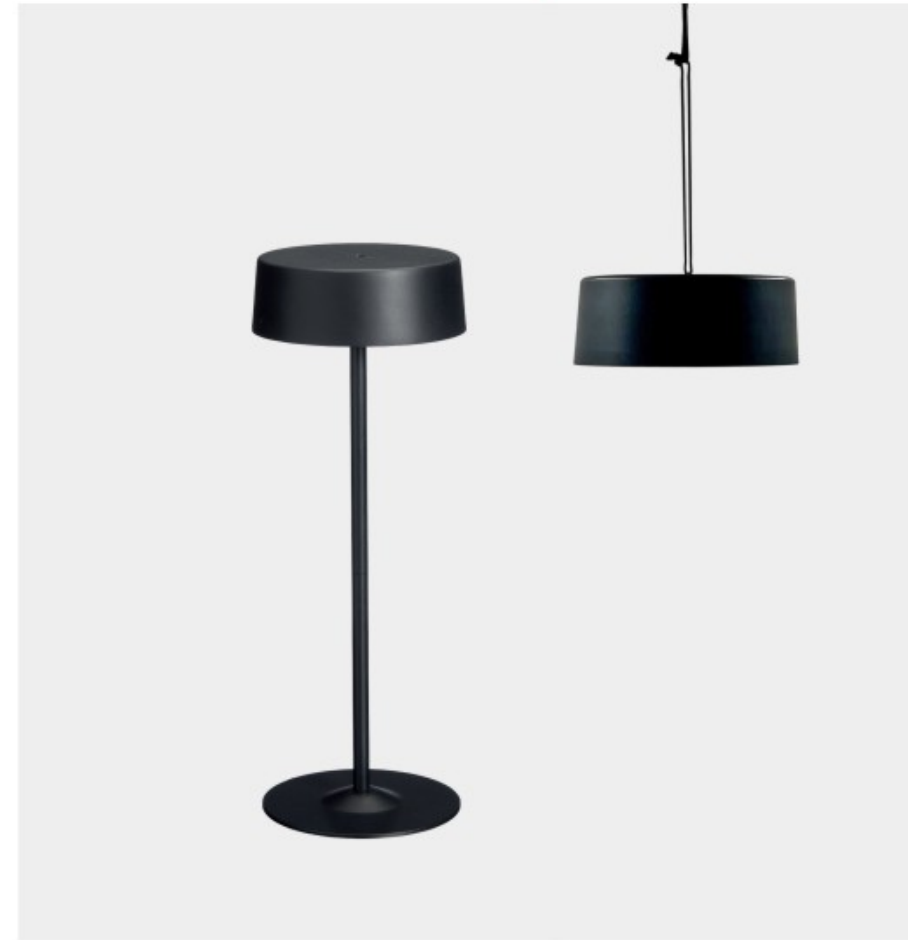

LED
SMD

AKNA are novelty table lamps, small sizes with good quality material. Wireless charging dock included

Description:

- * LED warm white 3W, Li-ion battery, IP44.
- * Aluminum material.

CONIL

IP44 LED SMD

CONIL are new design after ANKA series, nice design with rechargeable port inside of base.

Description:

* LED 3W, li-ion battery, IP44.

* Aluminum material.

WINGIS

WINGIS is a multi-functional product. As a table or floor lamp, the lamp shade can change angles up to 90 degrees. When you buy one table or floor lamp, it comes with a hanging rope. When the lamp shade is removed from the table lamp or floor lamp, the rope can be used as hanging lamp.

Description:

- *plastic shade and metal frame.
- *SMD LED 3000K, dimmable.
- *USB charging, li-ion battery, IP44.
- *the surface can be black, green, blue and other color you need.

Relative lamp

Model	Dia.	Height
M1334	130mm	340mm
MH1334	130mm	33mm
M1531	150mm	305mm