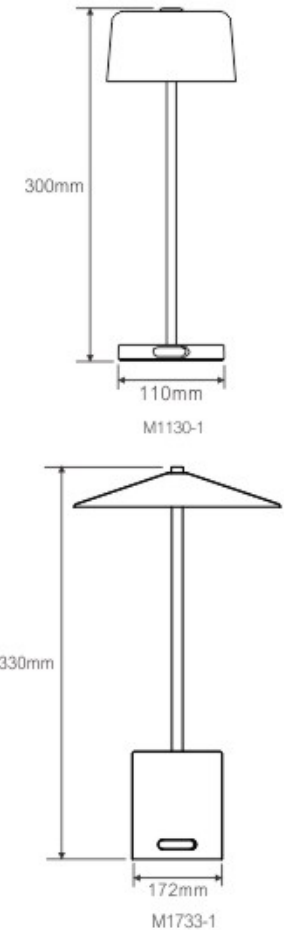

CONIL

IP44 LED SMD

CONIL are new design after ANKA series, nice design with rechargeable port inside of base.

Description:

* LED 3W, li-ion battery, IP44.

* Aluminum material.