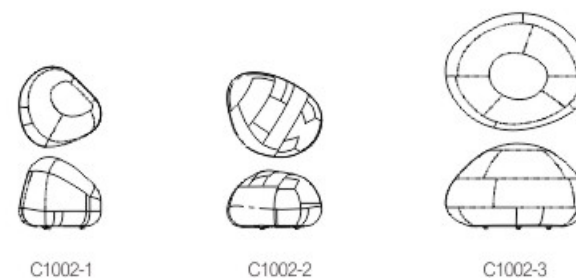

Crystal Stone Kit is a floor lamp for outdoor. It has a complete diffuser. The elegant design of diffuser gives much soft light and comfortable environment. It is the fine lamp for garden. It looks like all stars fall into your garden, around the trees.

Description:
*LED: 0.2W/pc, 0.6W/kit, IP65 transformer, 0.3M cable on each piece.