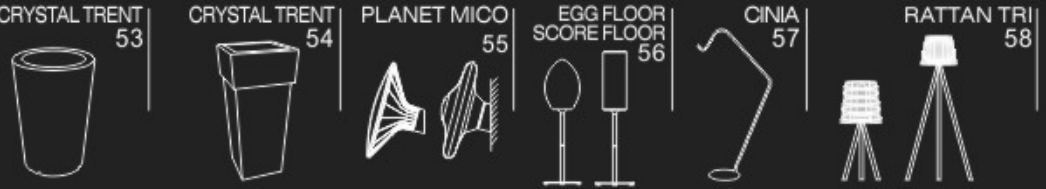

LED 300lm in max with 3
steps of brightness.

BOVEY

Rechargeable lantern

D12* H31cm

battery charged by USB-C
cable.

LED 300lm in max with 3
steps of brightness.

Patented design.

ASPATARIA