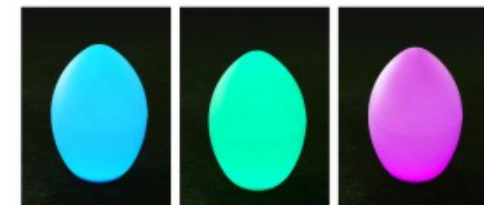

CRYSTAL EGG

Model	Dia.	Height
CE45065	450mm	650mm

Special design for garden and indoor, its crystal moon generates a soft and even light effect.

Description:

- E27/E26: Max. 23W, 3M cable, IP65.
- LED: RGBW 3W, Li-ion battery, certified Adapter, 8hrs lighting, IP65.
- Solar: Mono solar panel, Li-ion battery, IP44.version.
- E27/E26: Max. 2x15W, 3M cable, IP65.
- LED: RGBW 3W, Li-ion battery, IP65.