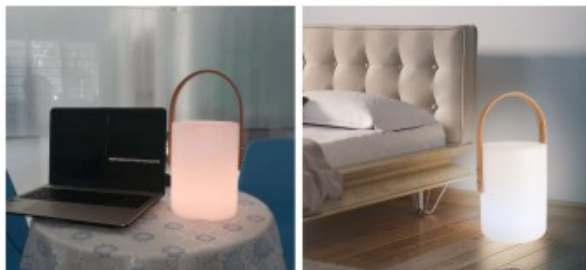

Model	Dia.	Height
L1735	175mm	350m