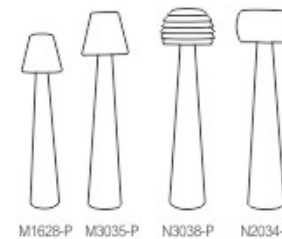

- * E27/E26: Max. 2x15W, 3M cable, IP65
- * LED: RGBW 3W, Li-ion battery, IP65.
- * Solar: Mono solar panel, Li-ion battery, IP44.

Model	Dia.	Height
M1628-P	160mm	1100mm
M3035-P	350mm	1500mm
N3038-P	380mm	1450mm
N2034-P	340mm	1440mm