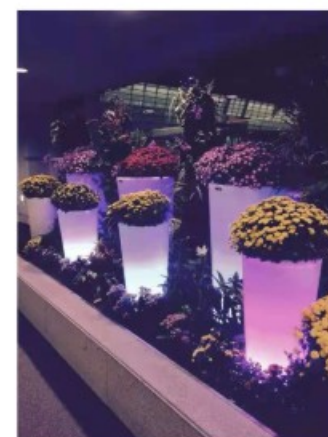

CRYSTAL TRENT

shade color

IP65

The round shape TRENT are with widely used in outdoor garden, plaza, airport and so on.

Description:

- * E27/E26, Max.23W, 3M cable, IP65.
- * LED RGBW 3W, Li-ion battery, IP65.