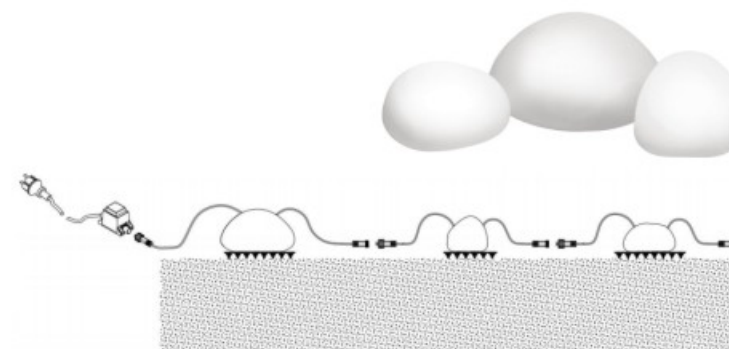

Crystal Stone Kit is a floor lamp for outdoor. It has a complete diffuser. The elegant design of diffuser gives much soft light and comfortable environment. It is the fine lamp for garden. It looks like all stars fall into your garden, around the trees.

Description:
*LED: 0.2W/pc, 0.6W/kit, IP65 transformer, 0.3M cable on each piece.