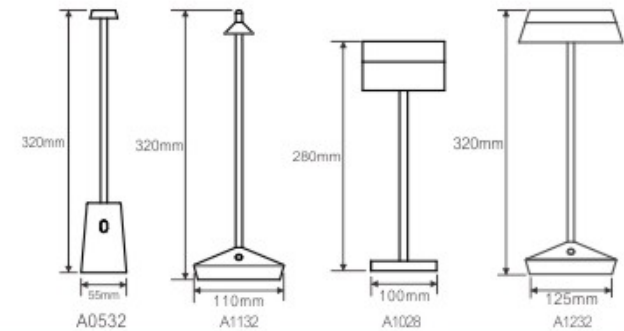

AKNA

IP44 LED SMD

AKNA are novelty table lamps, small sizes with good quality material. Wireless charging dock included

Description:

* LED warm white 3W, Li-lon battery, IP44.

* Aluminum material.