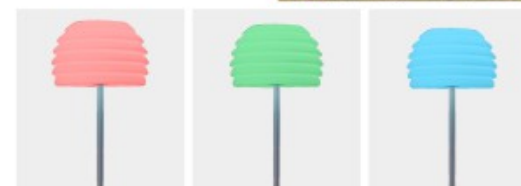

shade color

IP65

LED
SMD

MAX. 23W

Solar

Sopecial design for garden and arcades, and Indoor using. Its round elegant outline and even lights involve peaceful environment atmosphere for comfortable living.

There is a suspension version for your choice (page)

Description:

- E27/E26: Max. 40W, 3M cable, IP65
- LED: RGBW 3W, Li-ion battery, IP65.
- Solar: Mono solar panel, Li-ion battery, IP44.