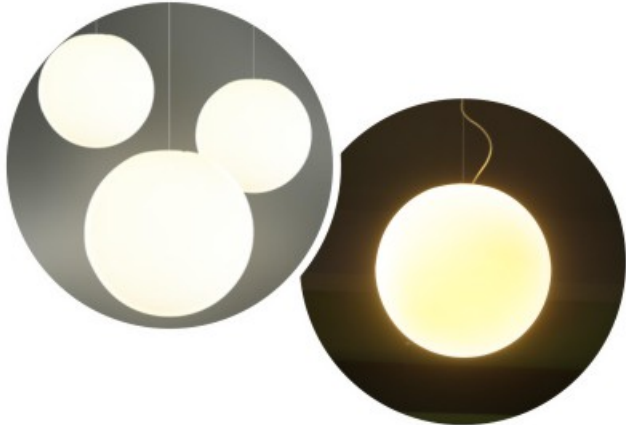

HANGING DORIS

“Hanging Doris” is a roof pendant lamp for outdoor and indoor use. The lamp is also available in a garden version, which is for avenues and gardens.

Description:
* E27/E26: Max. 23W, 1M cable, IP44