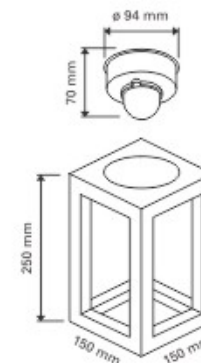

WOOD CAGE

IP44

LED
SMD

“WOOD CAGE” with bamboo and sea grass material, waterproof and suitable for outdoor use, portable and rechargeable with USB and solar.

Description:

* LED 3000K 3W,25%/50%/100% 3 steps brightness.

Model No. W1525