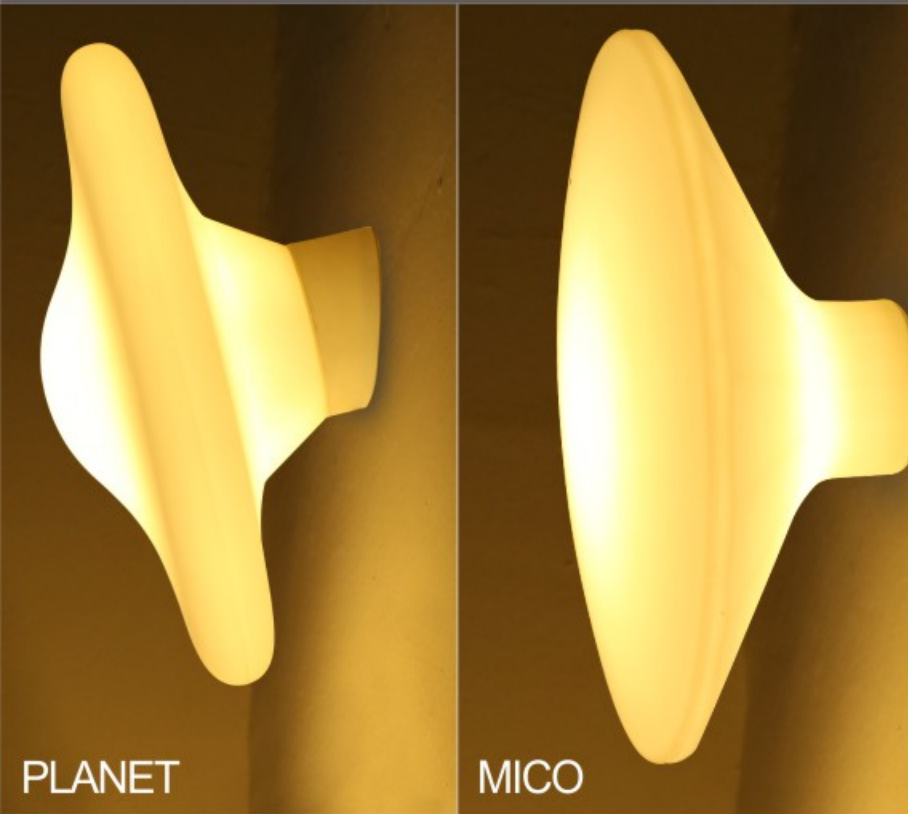

PLANET MICO