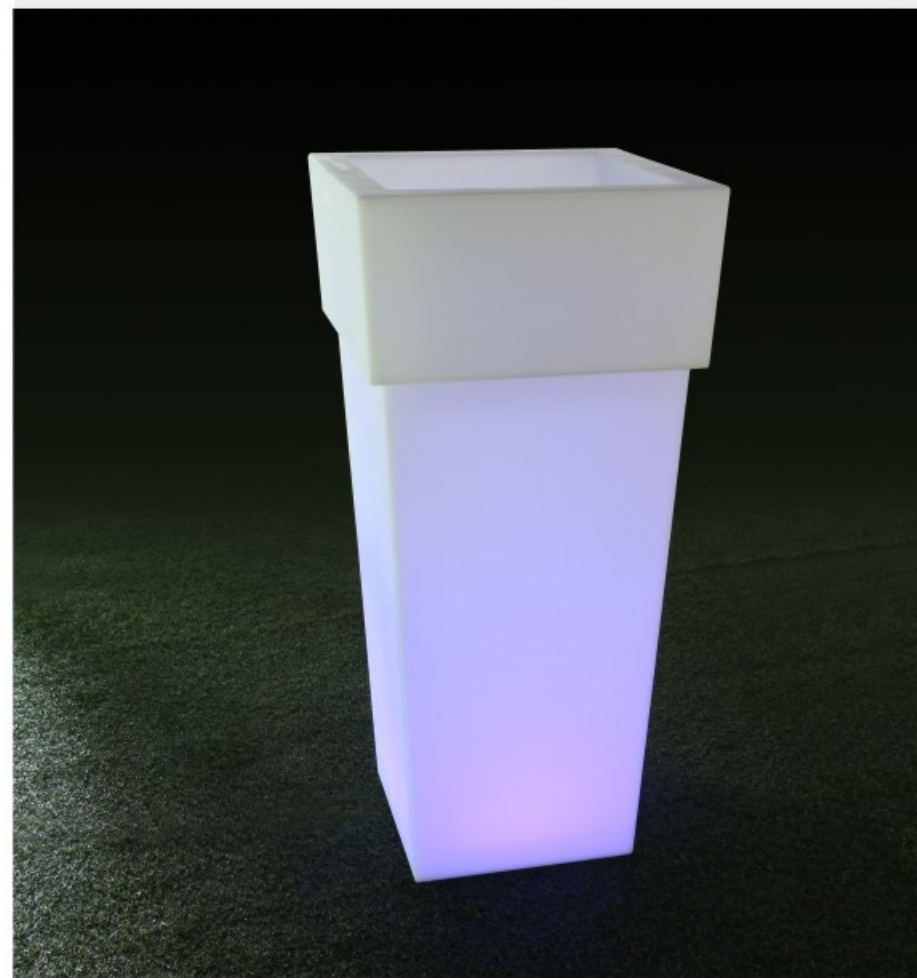

CRYSTAL TRENT

shade color IP65

Square shape of "CRYSTAL TRENT" is with bigger size. The deep hollow allows consumer to put big plant and flower on it. We also can add drain hole per your instruction.

Description:

- E27/E26, Max.23W, 3M cable, IP65.
- LED RGBW 3W, Li-ion battery, IP65.

Model	Length	Width	Height
T41070	400mm	400mm	700mm
T50105	500mm	500mm	1050mm