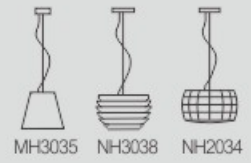

HANGING NORIS

shade color IP44  MAX. 23W

“ Hanging Noris ” generates layers of lighting for outdoor and indoor use.

Description:
* E27/E26: Max. 23W, 1M cable, IP65

Relative lamp

Model	Dia.	Height
MH3035	350mm	1200mm
NH3038	380mm	1200mm
NH2034	340mm	1200mm