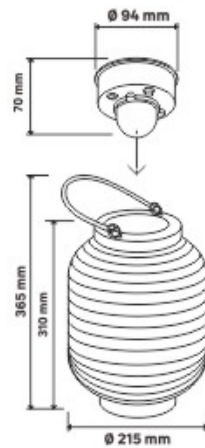

Model No.: NA2145

IP44

LED
SMD

“NATURE CAGE” with bamboo and sea grass material, waterproof and suitable for outdoor use, portable and rechargeable with USB and solar.

Description:

* LED 3000K 3W,25%/50%/100% 3 steps brightness.