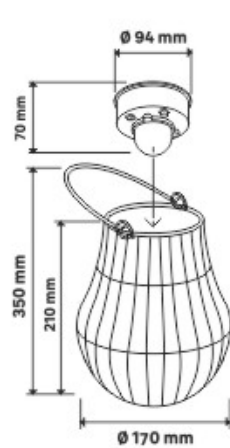

NATURE CAGE

Model No. : Na1820