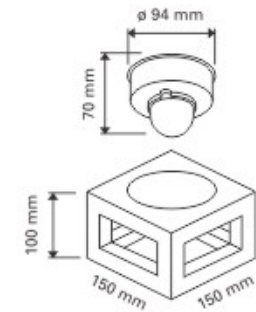

Model No. W1510