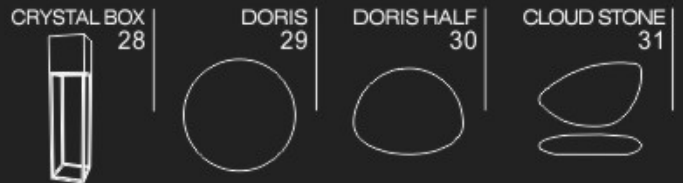

LED 300lm in max with 3
steps of brightness.

BOVEY

Rechargeable lantern

D12* H31cm

battery charged by USB-C
cable.

LED 300lm in max with 3
steps of brightness.

Patented design.

ASPATARIA