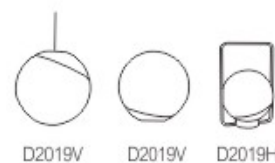

M1524

M1622

Model	Dia.	Height
M1524	150mm	240mm
M1622	160mm	220mm

DORIS MINI

Doris mini adds a unique inclined base design to the spherical lamp shade, which makes the whole look more flexible and artistic.

Description:

- * plastic shade and metal frame.
- * SMD LED 3000K, dimmable.
- * USB charging, li-ion battery, IP44.
- * the surface of base can be black, blue, and coffee color.

Model	Dia.	Height
D2019V	200mm	190mm
D2019H	200mm	320mm