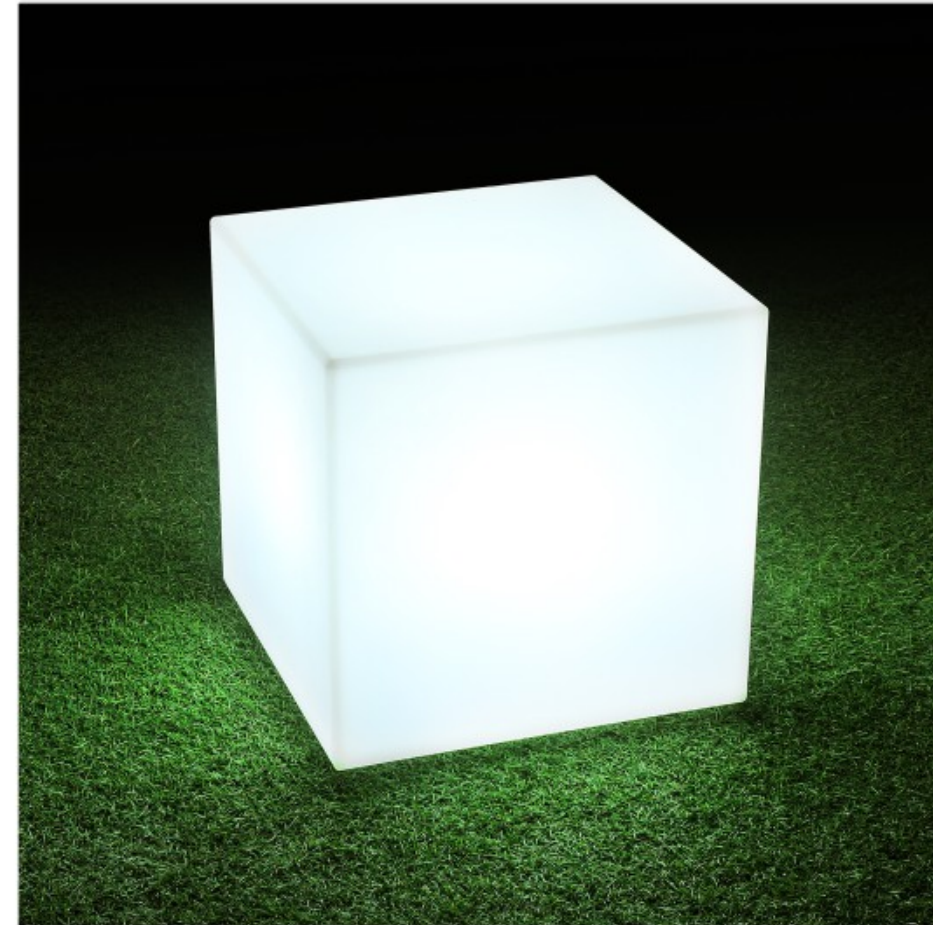

Model	Length	Width	Height
CB30130	300mm	300mm	300mm
CB38138	380mm	380mm	380mm