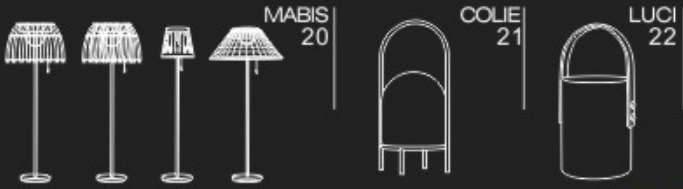

LED 300lm in max with 3
steps of brightness.

BOVEY

Rechargeable lantern

D12* H31cm

battery charged by USB-C
cable.

LED 300lm in max with 3
steps of brightness.

Patented design.

ASPATARIA