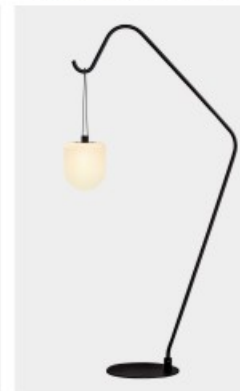

With MH1620