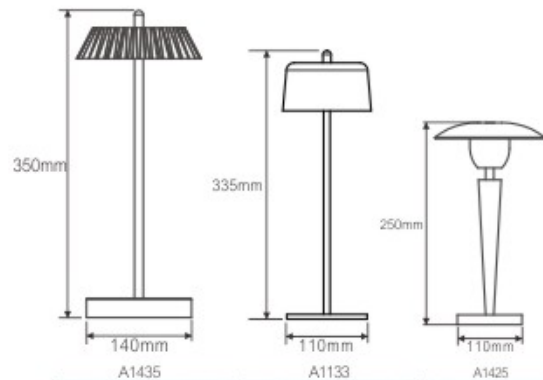

AKNA

IP44

LED
SMD

AKNA are novelty table lamps, small sizes with good quality material. Wireless charging dock included

Description:

- LED warm white 3W, Li-ion battery, IP44.
- Aluminum material.