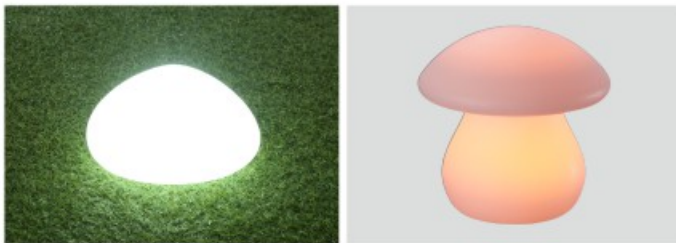

STONE MASH

shade color IP65

“STONE” is the mini version of our Cloud Stone, it can be put on earth, besides the pool, path, also can be put on table.

“MASH” is the popular one, with elegant shape from real mushroom.

Description:

* LED RGBW 3W, Li-ion battery, IP65.

Model	Dia.	Height
C2512	250mm	120mm
DM2321	230mm	210mm