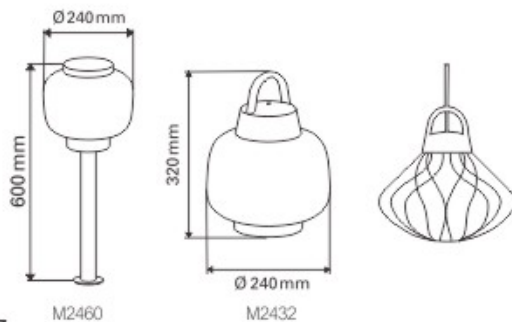

Description:

- * Metal material.
- * SMD LED 3000K and RGB, dimmable.
- * mono solar panel and USB charging, li-ion battery, IP44.
- * the powder coated surface can be black, darkgrey color etc..

Model	Dia.	Height
M2026	200mm	260mm

Model	Dia.	Height
D3025	300mm	250mm
D3076	300mm	760mm

VOKIA

frame color	IP44	 MAX. 23W
		

Vokia is a unique-looking lamp, it can be used as a hanging lamp and floor lamp, and can also be used in CINIA products.

Description:

- *PE shade and plastic handle.
- *E27 max 23W, with 3M outdoor use cable.
- *IP65.

Model	Dia.	Height
M3535	350mm	350mm

CRYSTAL BOX

This version is updated based on box, with a metal frame.
 With two sizes boxes produce two frames, which gives the comfortable choice for consumer.
 The box on frame also can be used as a table for phone, coffee and so on.
 * The lamp is also available in a roof suspended lamp version.