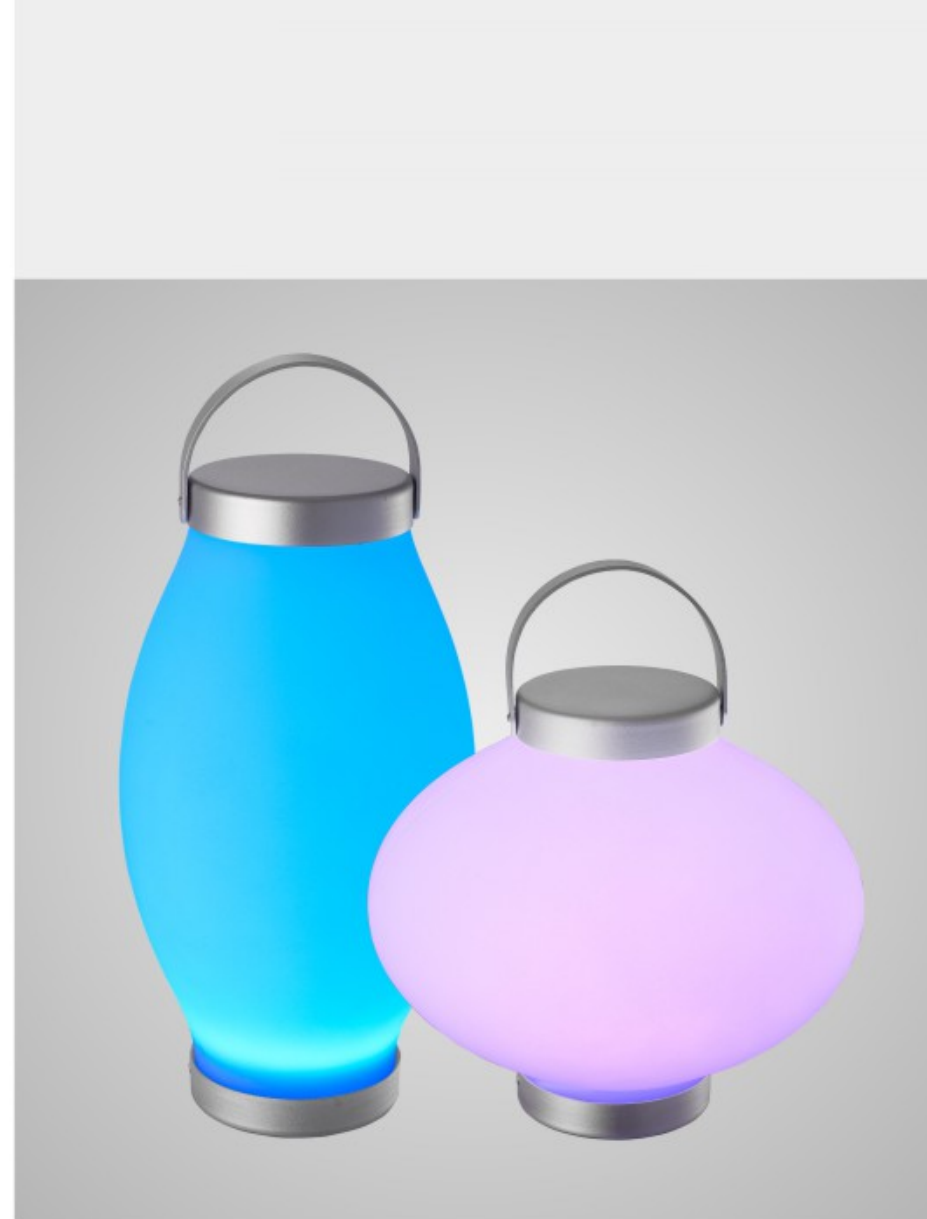

DIEPPE

shade color

IP44

LED
SMD

DIEPPE is combined with 2 lamps, they are with elegant shape, and can be put as table lamp and hanging lamp.

Description:

* LED RGBW 3W, li-ion battery, IP44.

Model	Dia.	Height
C2724	274mm	240mm
C1831	180mm	315mm