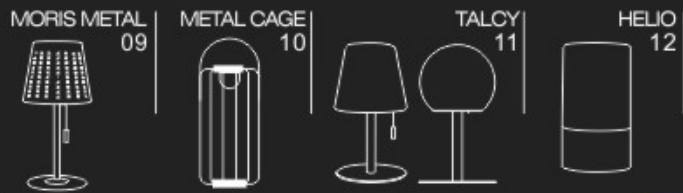

LED 300lm in max with 3
steps of brightness.

BOVEY

Rechargeable lantern

D12* H31cm

battery charged by USB-C
cable.

LED 300lm in max with 3
steps of brightness.

Patented design.

ASPATARIA