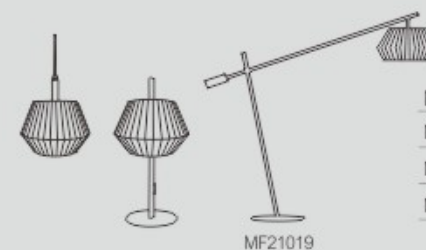

FOSSI

shade color IP65 MAX. 23W

“FOSSI” is the design from Barcelona. The unique structure and shape can be ensured perfect lighting around the table, bench, stool, sofa for your garden. This family is with table and floor lamp, also the wall lamp is appeared.

Description:

* E27/E26: Max. 23W, 3M cable, IP65.

Model	Length	Width	Height
MH3336	330	330	336
M3363	330	330	630
MF21019	2100mm	450mm	1900mm