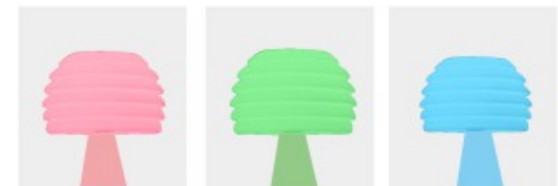

Description:

- E27/E26: Max. 2x15W, 3M cable, IP65
- LED: RGBW 3W, Li-ion battery, IP65.
- Solar: Mono solar panel, Li-ion battery, IP44.