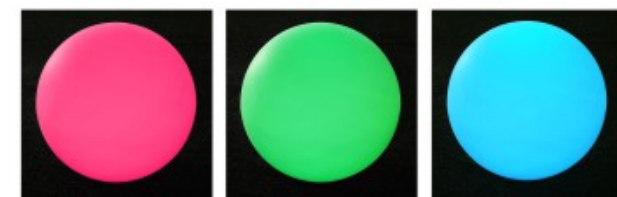

Relative lamp