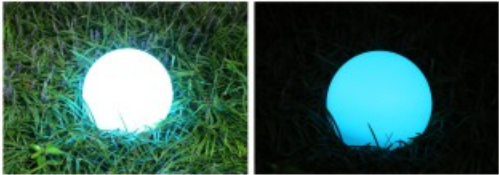

Relative lamp