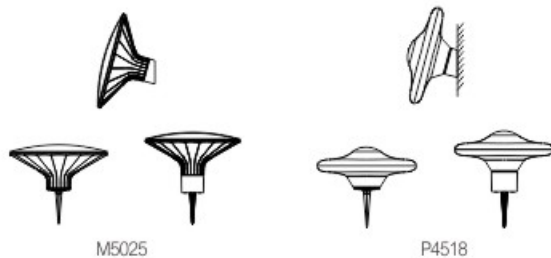

P4518

shade color	IP44	 MAX. 23W

“PLANET” and “MICO” are the design from Barcelona. These lamps can be used as garden lamp with spike, also can be used as wall lamp with provided spare base.

The lamp is also available in a roof suspended lamp version (Page **).

Description:

* E27/E26, Max.23W, IP44.

M5025