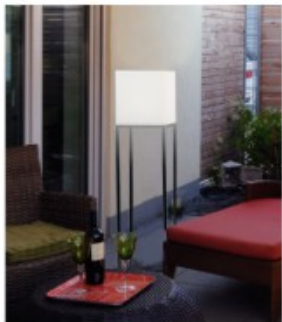

Model	Length	Width	Height
CB30130V	300mm	300mm	110mm
CB38138V	380mm	380mm	145mm