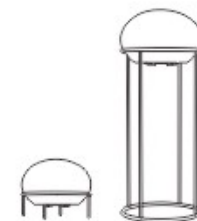

Model	Dia.	Height
D1512	280mm	300mm

OVA

frame color  IP65  MAX. 23W

OVA is an E27 high voltage lamp with IP65 water proof, which lights are full and soft.

Description:

- *PE shade and metal frame.
- *E27 max 23W, with 3M outdoor use cable.
- *IP65.