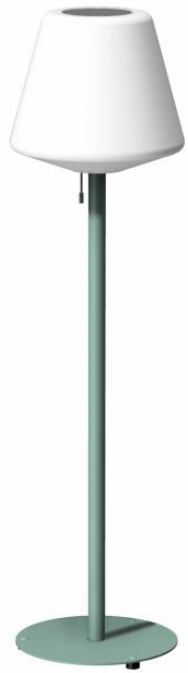

MORRIS HYBRID

Hybrid floor lamp

D50 H185cm

E27 and solar panel & USB cable supplied.

high power mono-solar panel
4W.

high lumen max 600lm.

patented design.

Solar lantern

D30 H35cm

high power mono-solar panel
1W & with USB-C cable

LED 100lm in max with 3
steps of brightness.

patented design